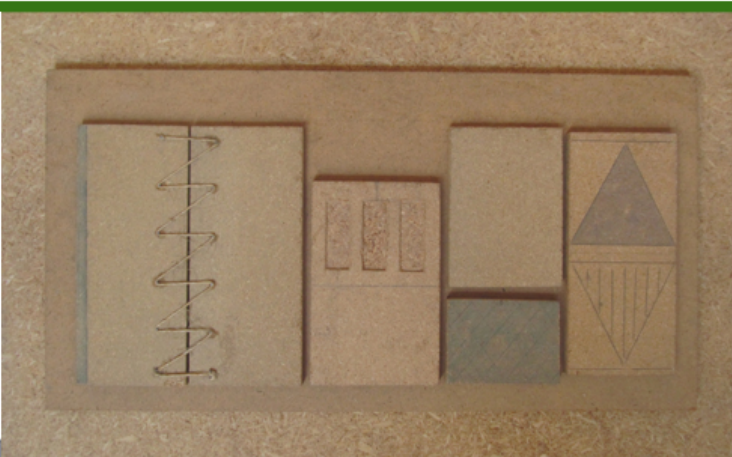

Alejandro Puente, *Untitled*, 1986. Cardboard, thread and acrylic. 28 x 54 cm

CABINET | STAND D32
Alejandro Puente